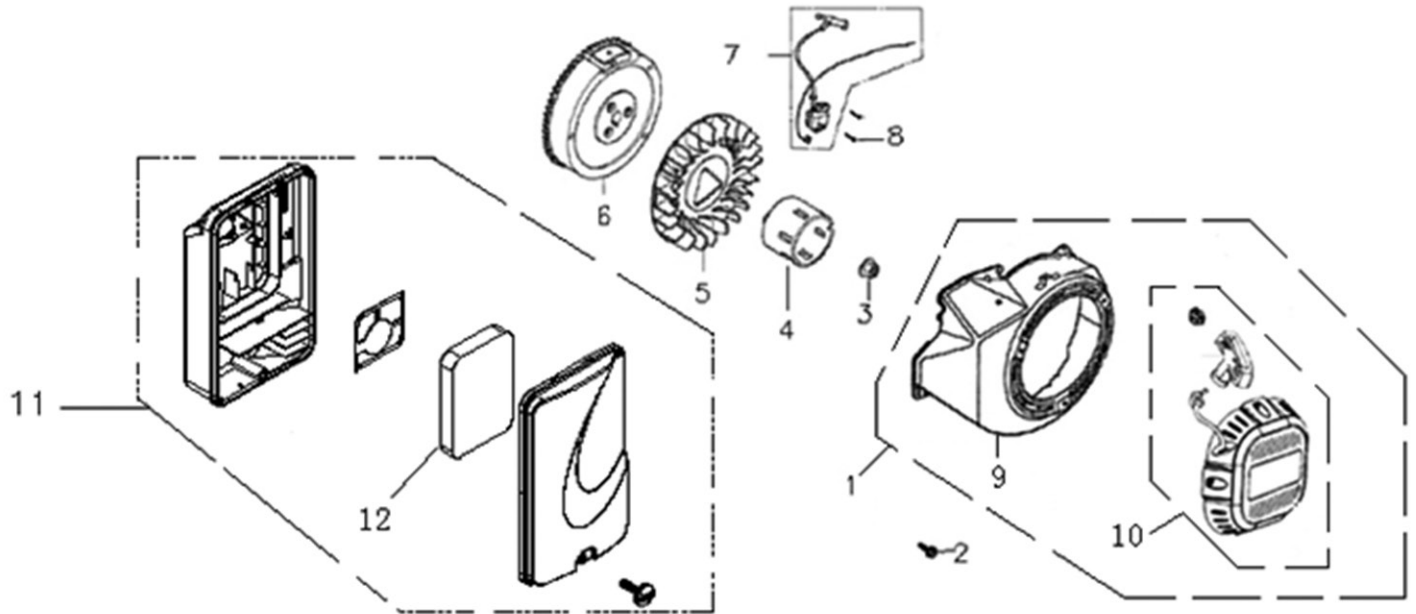

Starter and Air Cleaner

ITEM	PART NO.	QTY.	DESCRIPTION
1	0G8442F117	1	STARTER ASSY., W/HOUSING
2	0G84420194	5	BOLT, FLANGE
3	0G84420149	1	NUT SPECIAL, M16
4	0G84420148	1	PULLEY, STARTER
5	0G84420147	1	FAN, COOLING
6	0J25910111	1	FLYWHEEL
7	0G84420150	1	COIL ASSY, IGNITION
8	0G84420268	2	BOLT, FLANGE
9	0G8442A115	1	HOUSING, BLOWER
10	0J0813A	1	RECOIL COVER ASSY - LEFT PULL
11	0G8442F118	1	CLEANER ASSY, AIR
12	0G8442F119	1	ELEMENT, AIR CLEANER