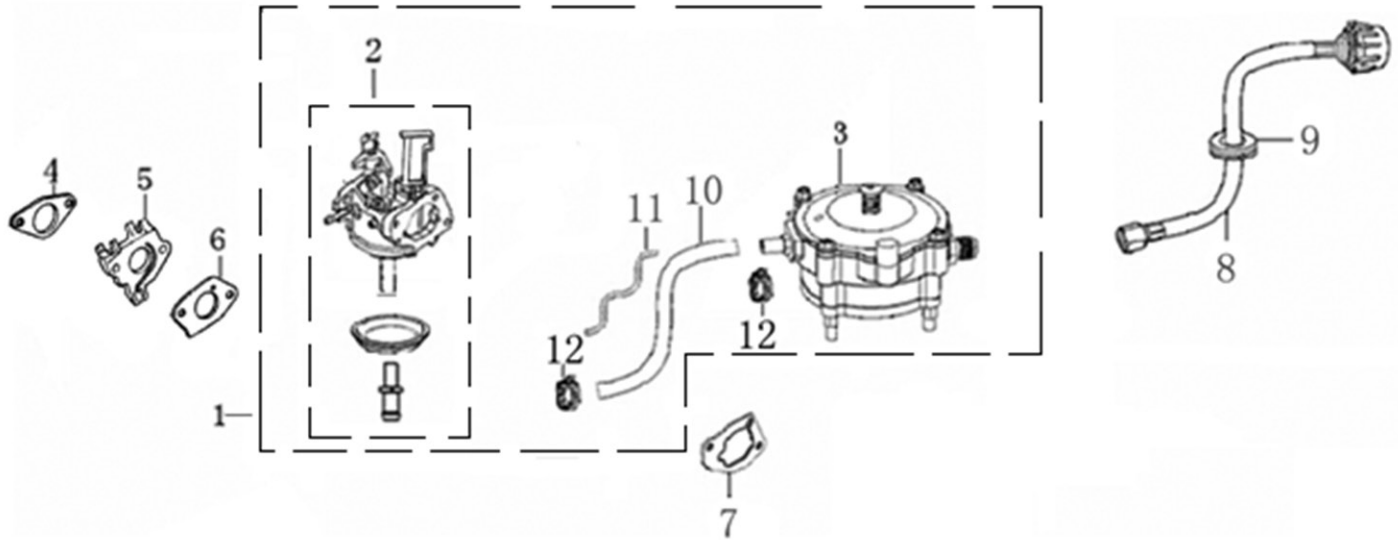

Crankshaft and Piston

ITEM	PART NO.	QTY.	DESCRIPTION
1	0J39430121	1	RING SET, PISTON
2	0G84420237	2	CLIP, PISTON PIN RETAINER
3	0J39430122	1	PISTON
4	0G84420238	1	PIN, PISTON
5	0J93060100	1	ROD ASSY, CONNECTING
6	0G84420236	2	BOLT, CONNECTING ROD
7	0G84420230	1	CRANKSHAFT ASSY
8	0G84420119	1	KEY, SPECIAL WOODRUFF
9	0G84420232	1	WEIGHT, BALANCER

389cc ENGINE

Rocker and Camshaft

ITEM	PART NO.	QTY.	DESCRIPTION
1	0J39430124	1	ROCKER ARM (EXHAUST)
2	0J39430125	1	ROCKER ARM (INTAKE)
3	0J93060101	2	ROCKER SHAFT
4	0J93060102	4	ROCKER LOCKER
5	0G8442F114	1	CAMSHAFT ASSY
6	0G84420122	2	ROTATOR, VALVE
7	0J35240114	4	VALVE LOCKER
8	0G84420123	2	RETAINER, VALVE SPRING
9	0G84420124	2	SPRING, VALVE
10	0G84420125	1	SEAT, VALVE SPRING
11	0G84420128	1	SEAL, VALVE STEM INTAKE VALVE
12	0J39430126	1	VALVES, INTAKE&EXHAUST SET OF 2
15	0J39430127	2	PUSH ROD
16	0G84420174	2	LIFTER, VALVE

Starter and Air Cleaner

ITEM	PART NO.	QTY.	DESCRIPTION
1	0G8442F117	1	STARTER ASSY., W/HOUSING
2	0G84420194	5	BOLT, FLANGE
3	0G84420149	1	NUT SPECIAL, M16
4	0G84420148	1	PULLEY, STARTER
5	0G84420147	1	FAN, COOLING
6	0J25910111	1	FLYWHEEL
7	0G84420150	1	COIL ASSY, IGNITION
8	0G84420268	2	BOLT, FLANGE
9	0G8442A115	1	HOUSING, BLOWER
10	0J0813A	1	RECOIL COVER ASSY - LEFT PULL
11	0G8442F118	1	CLEANER ASSY, AIR
12	0G8442F119	1	ELEMENT, AIR CLEANER

389cc ENGINE

Carburetor

ITEM	PART NO.	QTY.	DESCRIPTION
1	0G8442F120	1	ASSY, REGULATOR - CARBURETOR
2	0G8442F121	1	CARBURETOR
3	0G8442F124	1	REGULATOR HIGH PRESSURE 180DEG
4	0G84420144	1	GASKET, INSULATOR
5	0J25910112	1	INSULATOR, CARBURETOR
6	0G9916	1	GASKET, CARBURETOR
7	0G84420156	1	GASKET, AIR CLEANER
8	0G8442F122	1	HOSE, FUEL TANK TO REGULATOR
9	0F9504	1	GROMMET 5/8"X 1 1/8"X 5/16"
10	0J6058	1	HOSE, FUEL LP REGULATOR
11	0J6057	1	HOSE, VENT
12	048031J	2	CLAMP, HOSE