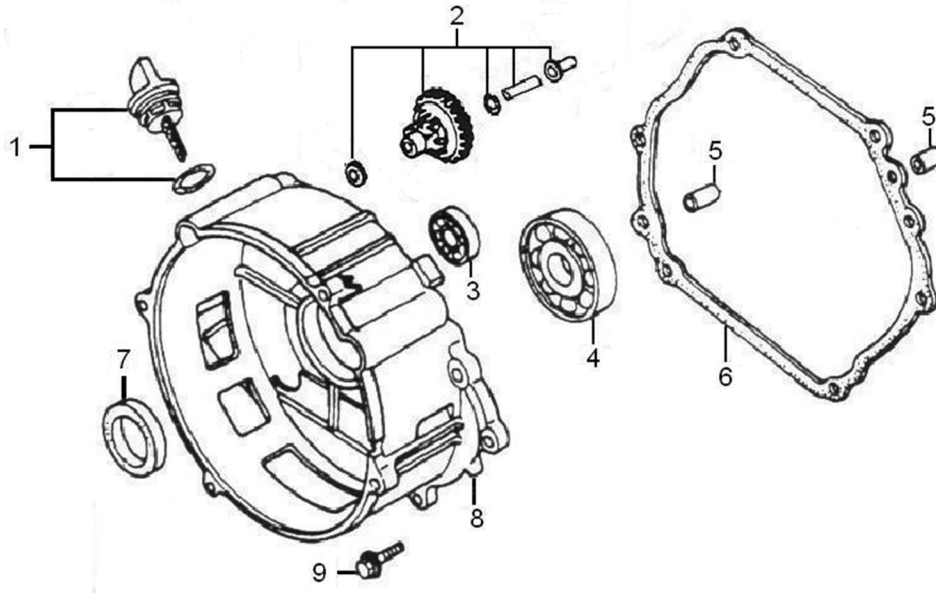

Crankcase

ITEM	PART NO.	QTY.	DESCRIPTION
1	0G84420217	2	BOLT, FLANGE 6x14
2	0G84420105	1	SWITCH ASSY., OIL LEVEL
3	0G84420118	1	BEARING, RADIAL BALL 6202
4	0G84420218	1	WASHER, 8x16x1.2
5	0G84420219	1	PIN, LOCK 10mm
6	0G84420220	1	SHAFT, GOVERNOR ARM
7	0G84420108	1	OIL SEAL, 8x14x4
8	0G84420110	2	BOLT, DRAIN PLUG
9	0G84420109	2	WASHER
10	0G84420216	1	CRANKCASE
11	0J35250337	1	CABLE CLEAT
12	0G84420194	1	BOLT, FLANGE 6x12
13	0G84420112	1	ALERT UNIT, LOW OIL
14	0G84420194	1	BOLT, FLANGE 6x12
15	0G84420116	1	OIL SEAL 35x52x7

389cc ENGINE

Crankcase Cover

ITEM	PART NO.	QTY.	DESCRIPTION
1	0G9799	1	OIL DIPSTICK W/ O-RING (ORANGE)
2	0G8442F112	1	GOVERNOR ASSY
3	0G84420118	1	BEARING, RADIAL BALL 6202
4	0G84420117	1	BEARING, RADIAL BALL 6207
5	0G84420228	2	PIN, DOWEL 8x12
6	0G84420115	1	GASKET, CASE COVER
7	0G84420116	1	OIL SEAL 35x52x7
8	0G84420227	1	COVER, CRANKCASE
9	0G84420229	7	BOLT, FLANGE M8x40

Crankshaft and Piston

ITEM	PART NO.	QTY.	DESCRIPTION
1	0J39430121	1	RING SET, PISTON
2	0G84420237	2	CLIP, PISTON PIN RETAINER
3	0J39430122	1	PISTON
4	0G84420238	1	PIN, PISTON
5	0J93060100	1	ROD ASSY, CONNECTING
6	0G84420236	2	BOLT, CONNECTING ROD
7	0G84420230	1	CRANKSHAFT ASSY
8	0G84420119	1	KEY, SPECIAL WOODRUFF
9	0G84420232	1	WEIGHT, BALANCER

389cc ENGINE

Rocker and Camshaft

ITEM	PART NO.	QTY.	DESCRIPTION
1	0J39430124	1	ROCKER ARM (EXHAUST)
2	0J39430125	1	ROCKER ARM (INTAKE)
3	0J93060101	2	ROCKER SHAFT
4	0J93060102	4	ROCKER LOCKER
5	0G8442F114	1	CAMSHAFT ASSY
6	0G84420122	2	ROTATOR, VALVE
7	0J35240114	4	VALVE LOCKER
8	0G84420123	2	RETAINER, VALVE SPRING
9	0G84420124	2	SPRING, VALVE
10	0G84420125	1	SEAT, VALVE SPRING
11	0G84420128	1	SEAL, VALVE STEM INTAKE VALVE
12	0J39430126	1	VALVES, INTAKE&EXHAUST SET OF 2
15	0J39430127	2	PUSH ROD
16	0G84420174	2	LIFTER, VALVE