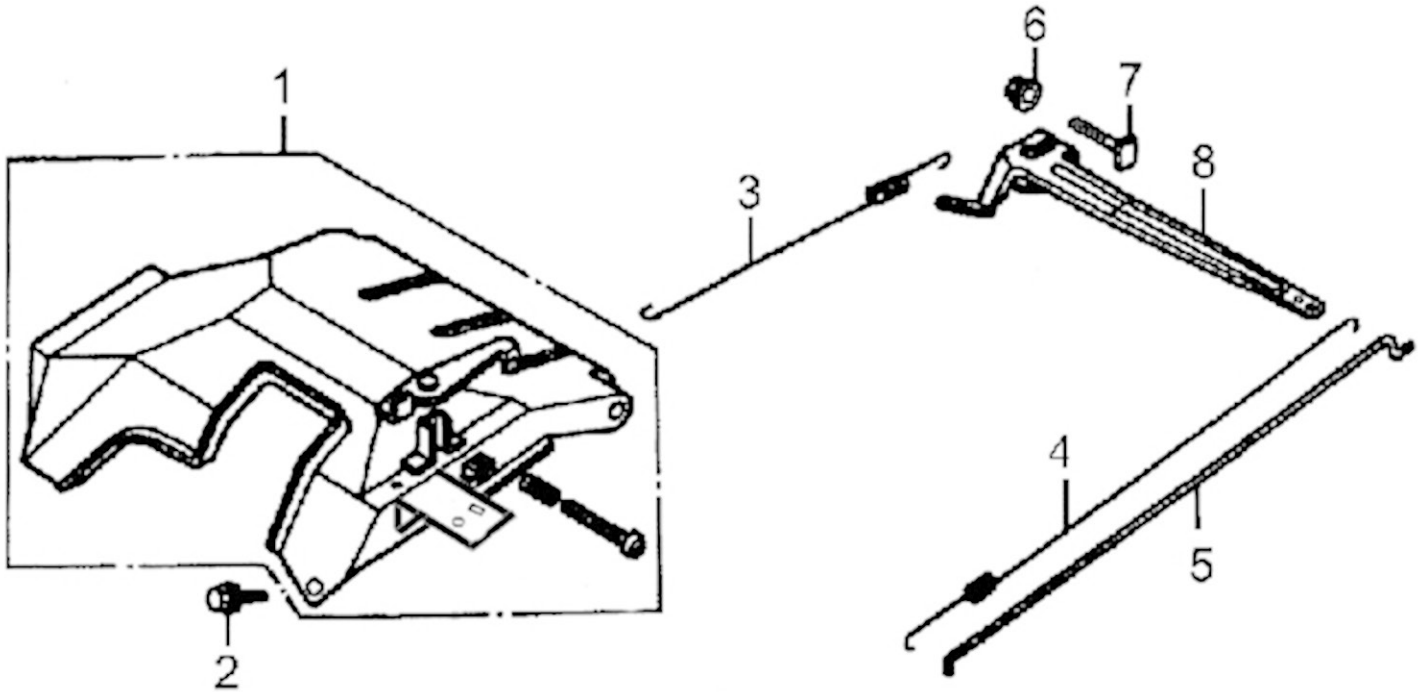

Governor

ITEM	PART NO.	QTY.	DESCRIPTION
1	0G8442F123	1	BRACKET HOUSING ASSY.
2	0G84420194	3	BOLT, FLANGE 6x12
3	0J39430131	1	SPRING, GOVERNOR A
4	0J39430132	1	SPRING, ANTI-LASH
5	0J39430133	1	ROD, GOVERNOR
6	0G84420196	1	NUT, FLANGE, M6
7	0G84420197	1	BOLT, GOVERNOR ARM
8	0G84420198	1	ARM, GOVERNOR