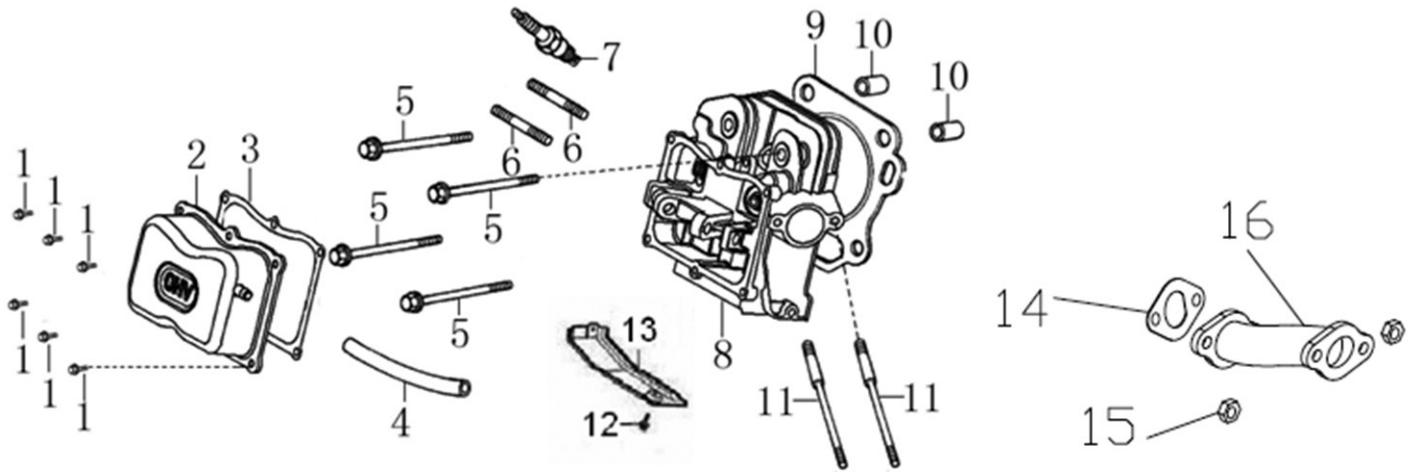

Engine

ITEM	PART NO.	QTY.	DESCRIPTION
1	0G8442F	1	ENGINE 389 PS W/ REGULATOR
Not Shown	0G8442F0SM		389CC GASEOUS ENG (G19) SM KIT

Cylinder Head

ITEM	PART NO.	QTY.	DESCRIPTION
1	0J35240147	6	BOLT, FLANGE
2	0J39340112	1	COVER, HEAD
3	0J39340113	1	GASKET, HEAD COVER
4	0J39340114	1	TUBE, BREATHER
5	0G84420211	4	BOLT, FLANGE 10x80
6	0G84420210	2	BOLT, STUD EXHAUST
7	0J00620106	1	SPARK PLUG
8	0G8442F110	1	CYLINDER HEAD
9	0J39340116	1	GASKET, CYLINDER
10	0G84420212	2	PIN
11	0K0090	2	BOLT, STUD INTAKE
12	0G84420194	1	BOLT, FLANGE M6x12
13	0J39340117	1	SHROUD
14	0G9028	1	GASKET, EXHAUST CYLINDER
15	0J35220161	2	NUT, M8
16	0G8442F111	1	MANIFOLD, EXHAUST

389cc ENGINE

Crankcase Cover

ITEM	PART NO.	QTY.	DESCRIPTION
1	0G9799	1	OIL DIPSTICK W/ O-RING (ORANGE)
2	0G8442F112	1	GOVERNOR ASSY
3	0G84420118	1	BEARING, RADIAL BALL 6202
4	0G84420117	1	BEARING, RADIAL BALL 6207
5	0G84420228	2	PIN, DOWEL 8x12
6	0G84420115	1	GASKET, CASE COVER
7	0G84420116	1	OIL SEAL 35x52x7
8	0G84420227	1	COVER, CRANKCASE
9	0G84420229	7	BOLT, FLANGE M8x40

389cc ENGINE

Rocker and Camshaft

ITEM	PART NO.	QTY.	DESCRIPTION
1	0J39430124	1	ROCKER ARM (EXHAUST)
2	0J39430125	1	ROCKER ARM (INTAKE)
3	0J93060101	2	ROCKER SHAFT
4	0J93060102	4	ROCKER LOCKER
5	0G8442F114	1	CAMSHAFT ASSY
6	0G84420122	2	ROTATOR, VALVE
7	0J35240114	4	VALVE LOCKER
8	0G84420123	2	RETAINER, VALVE SPRING
9	0G84420124	2	SPRING, VALVE
10	0G84420125	1	SEAT, VALVE SPRING
11	0G84420128	1	SEAL, VALVE STEM INTAKE VALVE
12	0J39430126	1	VALVES, INTAKE&EXHAUST SET OF 2
15	0J39430127	2	PUSH ROD
16	0G84420174	2	LIFTER, VALVE