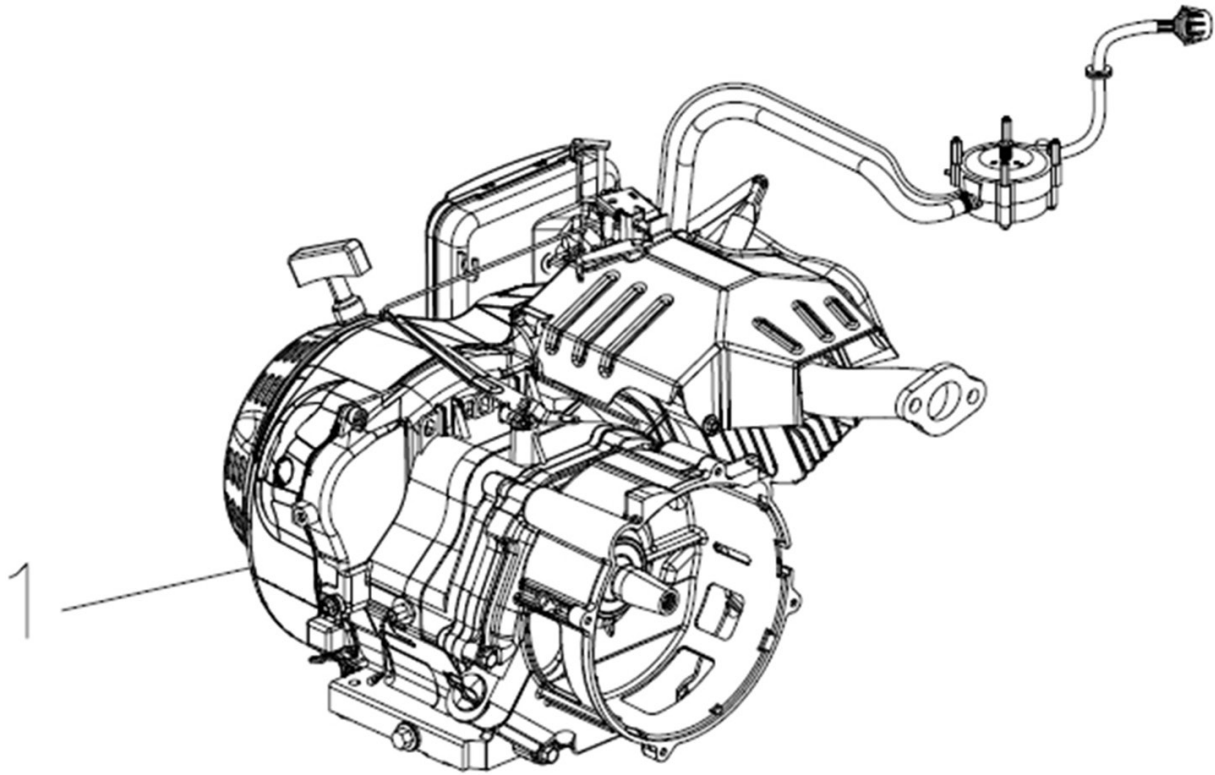

Engine

ITEM	PART NO.	QTY.	DESCRIPTION
1	0G8442F	1	ENGINE 389 PS W/ REGULATOR
Not Shown	0G8442F0SM		389CC GASEOUS ENG (G19) SM KIT

Cylinder Head

ITEM	PART NO.	QTY.	DESCRIPTION
1	0J35240147	6	BOLT, FLANGE
2	0J39340112	1	COVER, HEAD
3	0J39340113	1	GASKET, HEAD COVER
4	0J39340114	1	TUBE, BREATHER
5	0G84420211	4	BOLT, FLANGE 10x80
6	0G84420210	2	BOLT, STUD EXHAUST
7	0J00620106	1	SPARK PLUG
8	0G8442F110	1	CYLINDER HEAD
9	0J39340116	1	GASKET, CYLINDER
10	0G84420212	2	PIN
11	0K0090	2	BOLT, STUD INTAKE
12	0G84420194	1	BOLT, FLANGE M6x12
13	0J39340117	1	SHROUD
14	0G9028	1	GASKET, EXHAUST CYLINDER
15	0J35220161	2	NUT, M8
16	0G8442F111	1	MANIFOLD, EXHAUST

389cc ENGINE

Crankcase Cover

ITEM	PART NO.	QTY.	DESCRIPTION
1	0G9799	1	OIL DIPSTICK W/ O-RING (ORANGE)
2	0G8442F112	1	GOVERNOR ASSY
3	0G84420118	1	BEARING, RADIAL BALL 6202
4	0G84420117	1	BEARING, RADIAL BALL 6207
5	0G84420228	2	PIN, DOWEL 8x12
6	0G84420115	1	GASKET, CASE COVER
7	0G84420116	1	OIL SEAL 35x52x7
8	0G84420227	1	COVER, CRANKCASE
9	0G84420229	7	BOLT, FLANGE M8x40

389cc ENGINE

Rocker and Camshaft

ITEM	PART NO.	QTY.	DESCRIPTION
1	0J39430124	1	ROCKER ARM (EXHAUST)
2	0J39430125	1	ROCKER ARM (INTAKE)
3	0J93060101	2	ROCKER SHAFT
4	0J93060102	4	ROCKER LOCKER
5	0G8442F114	1	CAMSHAFT ASSY
6	0G84420122	2	ROTATOR, VALVE
7	0J35240114	4	VALVE LOCKER
8	0G84420123	2	RETAINER, VALVE SPRING
9	0G84420124	2	SPRING, VALVE
10	0G84420125	1	SEAT, VALVE SPRING
11	0G84420128	1	SEAL, VALVE STEM INTAKE VALVE
12	0J39430126	1	VALVES, INTAKE&EXHAUST SET OF 2
15	0J39430127	2	PUSH ROD
16	0G84420174	2	LIFTER, VALVE