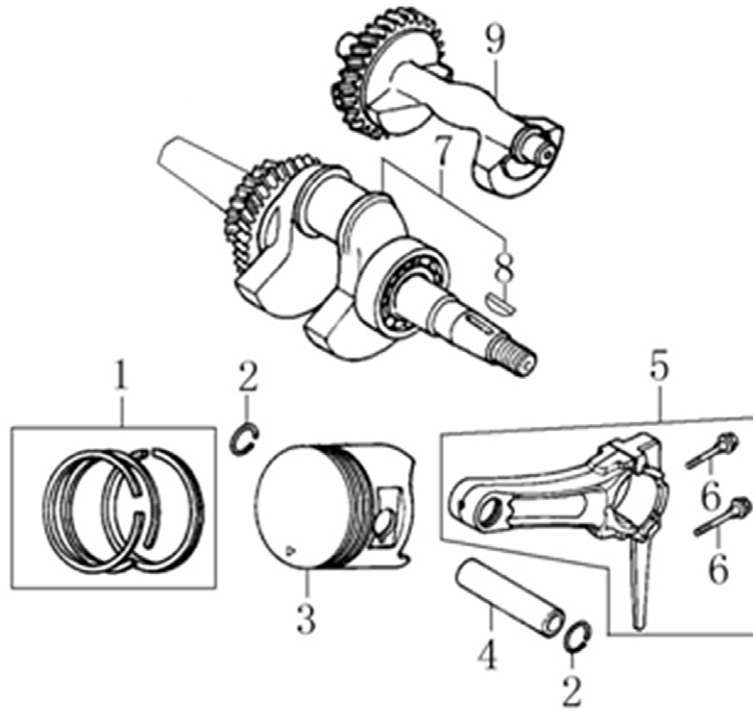

Crankcase

ITEM	PART NO.	QTY.	DESCRIPTION
1	0G84420217	2	BOLT, FLANGE 6x14
2	0G84420105	1	SWITCH ASSY., OIL LEVEL
3	0G84420118	1	BEARING, RADIAL BALL 6202
4	0G84420218	1	WASHER, 8x16x1.2
5	0G84420219	1	PIN, LOCK 10mm
6	0G84420220	1	SHAFT, GOVERNOR ARM
7	0G84420108	1	OIL SEAL, 8x14x4
8	0G84420110	2	BOLT, DRAIN PLUG
9	0G84420109	2	WASHER
10	0G84420216	1	CRANKCASE
11	0J35250337	1	CABLE CLEAT
12	0G84420194	1	BOLT, FLANGE 6x12
13	0G84420112	1	ALERT UNIT, LOW OIL
14	0G84420194	1	BOLT, FLANGE 6x12
15	0G84420116	1	OIL SEAL 35x52x7

389cc ENGINE

Crankcase Cover

ITEM	PART NO.	QTY.	DESCRIPTION
1	0G9799	1	OIL DIPSTICK W/ O-RING (ORANGE)
2	0G8442F112	1	GOVERNOR ASSY
3	0G84420118	1	BEARING, RADIAL BALL 6202
4	0G84420117	1	BEARING, RADIAL BALL 6207
5	0G84420228	2	PIN, DOWEL 8x12
6	0G84420115	1	GASKET, CASE COVER
7	0G84420116	1	OIL SEAL 35x52x7
8	0G84420227	1	COVER, CRANKCASE
9	0G84420229	7	BOLT, FLANGE M8x40

Crankshaft and Piston

ITEM	PART NO.	QTY.	DESCRIPTION
1	0J39430121	1	RING SET, PISTON
2	0G84420237	2	CLIP, PISTON PIN RETAINER
3	0J39430122	1	PISTON
4	0G84420238	1	PIN, PISTON
5	0J93060100	1	ROD ASSY, CONNECTING
6	0G84420236	2	BOLT, CONNECTING ROD
7	0G84420230	1	CRANKSHAFT ASSY
8	0G84420119	1	KEY, SPECIAL WOODRUFF
9	0G84420232	1	WEIGHT, BALANCER

389cc ENGINE

Rocker and Camshaft

ITEM	PART NO.	QTY.	DESCRIPTION
1	0J39430124	1	ROCKER ARM (EXHAUST)
2	0J39430125	1	ROCKER ARM (INTAKE)
3	0J93060101	2	ROCKER SHAFT
4	0J93060102	4	ROCKER LOCKER
5	0G8442F114	1	CAMSHAFT ASSY
6	0G84420122	2	ROTATOR, VALVE
7	0J35240114	4	VALVE LOCKER
8	0G84420123	2	RETAINER, VALVE SPRING
9	0G84420124	2	SPRING, VALVE
10	0G84420125	1	SEAT, VALVE SPRING
11	0G84420128	1	SEAL, VALVE STEM INTAKE VALVE
12	0J39430126	1	VALVES, INTAKE&EXHAUST SET OF 2
15	0J39430127	2	PUSH ROD
16	0G84420174	2	LIFTER, VALVE