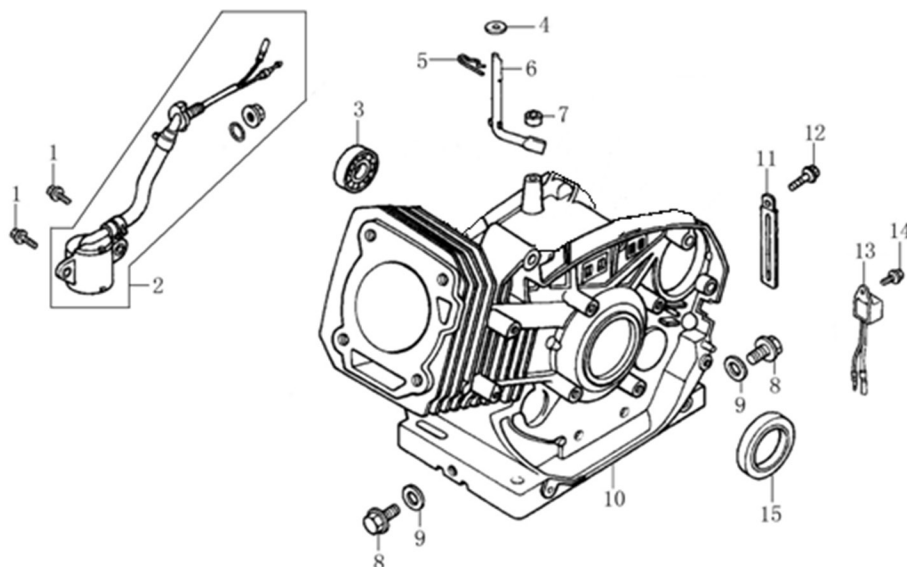

Engine

ITEM	PART NO.	QTY.	DESCRIPTION
1	0G8442F	1	ENGINE 389 PS W/ REGULATOR
Not Shown	0G8442F0SM		389CC GASEOUS ENG (G19) SM KIT

Cylinder Head

ITEM	PART NO.	QTY.	DESCRIPTION
1	0J35240147	6	BOLT, FLANGE
2	0J39340112	1	COVER, HEAD
3	0J39340113	1	GASKET, HEAD COVER
4	0J39340114	1	TUBE, BREATHER
5	0G84420211	4	BOLT, FLANGE 10x80
6	0G84420210	2	BOLT, STUD EXHAUST
7	0J00620106	1	SPARK PLUG
8	0G8442F110	1	CYLINDER HEAD
9	0J39340116	1	GASKET, CYLINDER
10	0G84420212	2	PIN
11	0K0090	2	BOLT, STUD INTAKE
12	0G84420194	1	BOLT, FLANGE M6x12
13	0J39340117	1	SHROUD
14	0G9028	1	GASKET, EXHAUST CYLINDER
15	0J35220161	2	NUT, M8
16	0G8442F111	1	MANIFOLD, EXHAUST

Crankcase

ITEM	PART NO.	QTY.	DESCRIPTION
1	0G84420217	2	BOLT, FLANGE 6x14
2	0G84420105	1	SWITCH ASSY., OIL LEVEL
3	0G84420118	1	BEARING, RADIAL BALL 6202
4	0G84420218	1	WASHER, 8x16x1.2
5	0G84420219	1	PIN, LOCK 10mm
6	0G84420220	1	SHAFT, GOVERNOR ARM
7	0G84420108	1	OIL SEAL, 8x14x4
8	0G84420110	2	BOLT, DRAIN PLUG
9	0G84420109	2	WASHER
10	0G84420216	1	CRANKCASE
11	0J35250337	1	CABLE CLEAT
12	0G84420194	1	BOLT, FLANGE 6x12
13	0G84420112	1	ALERT UNIT, LOW OIL
14	0G84420194	1	BOLT, FLANGE 6x12
15	0G84420116	1	OIL SEAL 35x52x7

389cc ENGINE

Rocker and Camshaft

ITEM	PART NO.	QTY.	DESCRIPTION
1	0J39430124	1	ROCKER ARM (EXHAUST)
2	0J39430125	1	ROCKER ARM (INTAKE)
3	0J93060101	2	ROCKER SHAFT
4	0J93060102	4	ROCKER LOCKER
5	0G8442F114	1	CAMSHAFT ASSY
6	0G84420122	2	ROTATOR, VALVE
7	0J35240114	4	VALVE LOCKER
8	0G84420123	2	RETAINER, VALVE SPRING
9	0G84420124	2	SPRING, VALVE
10	0G84420125	1	SEAT, VALVE SPRING
11	0G84420128	1	SEAL, VALVE STEM INTAKE VALVE
12	0J39430126	1	VALVES, INTAKE&EXHAUST SET OF 2
15	0J39430127	2	PUSH ROD
16	0G84420174	2	LIFTER, VALVE