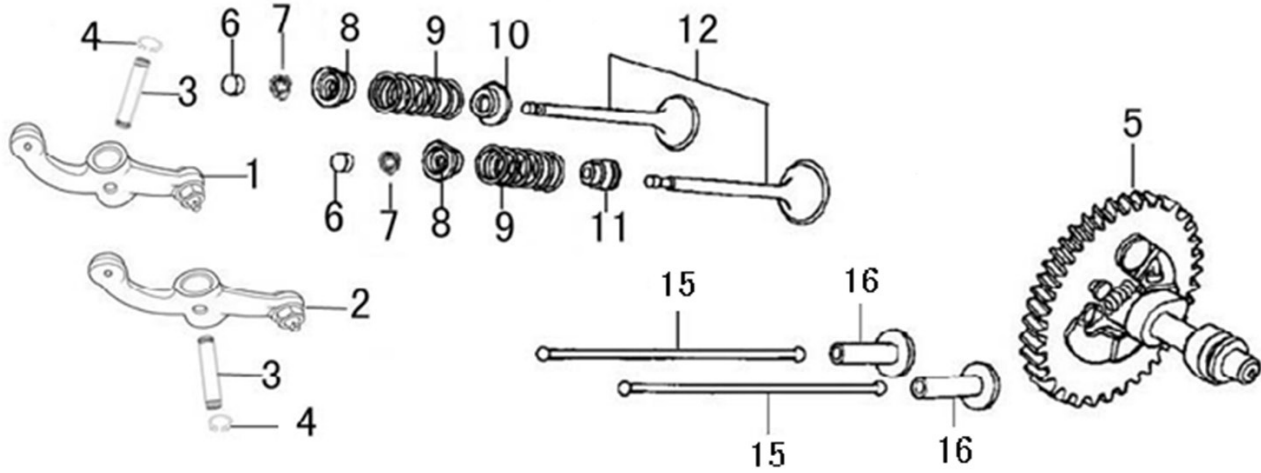

389cc ENGINE

Crankcase Cover

ITEM	PART NO.	QTY.	DESCRIPTION
1	0G9799	1	OIL DIPSTICK W/ O-RING (ORANGE)
2	0G8442F112	1	GOVERNOR ASSY
3	0G84420118	1	BEARING, RADIAL BALL 6202
4	0G84420117	1	BEARING, RADIAL BALL 6207
5	0G84420228	2	PIN, DOWEL 8x12
6	0G84420115	1	GASKET, CASE COVER
7	0G84420116	1	OIL SEAL 35x52x7
8	0G84420227	1	COVER, CRANKCASE
9	0G84420229	7	BOLT, FLANGE M8x40

Crankshaft and Piston

ITEM	PART NO.	QTY.	DESCRIPTION
1	0J39430121	1	RING SET, PISTON
2	0G84420237	2	CLIP, PISTON PIN RETAINER
3	0J39430122	1	PISTON
4	0G84420238	1	PIN, PISTON
5	0J93060100	1	ROD ASSY, CONNECTING
6	0G84420236	2	BOLT, CONNECTING ROD
7	0G84420230	1	CRANKSHAFT ASSY
8	0G84420119	1	KEY, SPECIAL WOODRUFF
9	0G84420232	1	WEIGHT, BALANCER

389cc ENGINE

Rocker and Camshaft

ITEM	PART NO.	QTY.	DESCRIPTION
1	0J39430124	1	ROCKER ARM (EXHAUST)
2	0J39430125	1	ROCKER ARM (INTAKE)
3	0J93060101	2	ROCKER SHAFT
4	0J93060102	4	ROCKER LOCKER
5	0G8442F114	1	CAMSHAFT ASSY
6	0G84420122	2	ROTATOR, VALVE
7	0J35240114	4	VALVE LOCKER
8	0G84420123	2	RETAINER, VALVE SPRING
9	0G84420124	2	SPRING, VALVE
10	0G84420125	1	SEAT, VALVE SPRING
11	0G84420128	1	SEAL, VALVE STEM INTAKE VALVE
12	0J39430126	1	VALVES, INTAKE&EXHAUST SET OF 2
15	0J39430127	2	PUSH ROD
16	0G84420174	2	LIFTER, VALVE

389cc ENGINE

Carburetor

ITEM	PART NO.	QTY.	DESCRIPTION
1	0G8442F120	1	ASSY, REGULATOR - CARBURETOR
2	0G8442F121	1	CARBURETOR
3	0G8442F124	1	REGULATOR HIGH PRESSURE 180DEG
4	0G84420144	1	GASKET, INSULATOR
5	0J25910112	1	INSULATOR, CARBURETOR
6	0G9916	1	GASKET, CARBURETOR
7	0G84420156	1	GASKET, AIR CLEANER
8	0G8442F122	1	HOSE, FUEL TANK TO REGULATOR
9	0F9504	1	GROMMET 5/8"X 1 1/8"X 5/16"
10	0J6058	1	HOSE, FUEL LP REGULATOR
11	0J6057	1	HOSE, VENT
12	048031J	2	CLAMP, HOSE