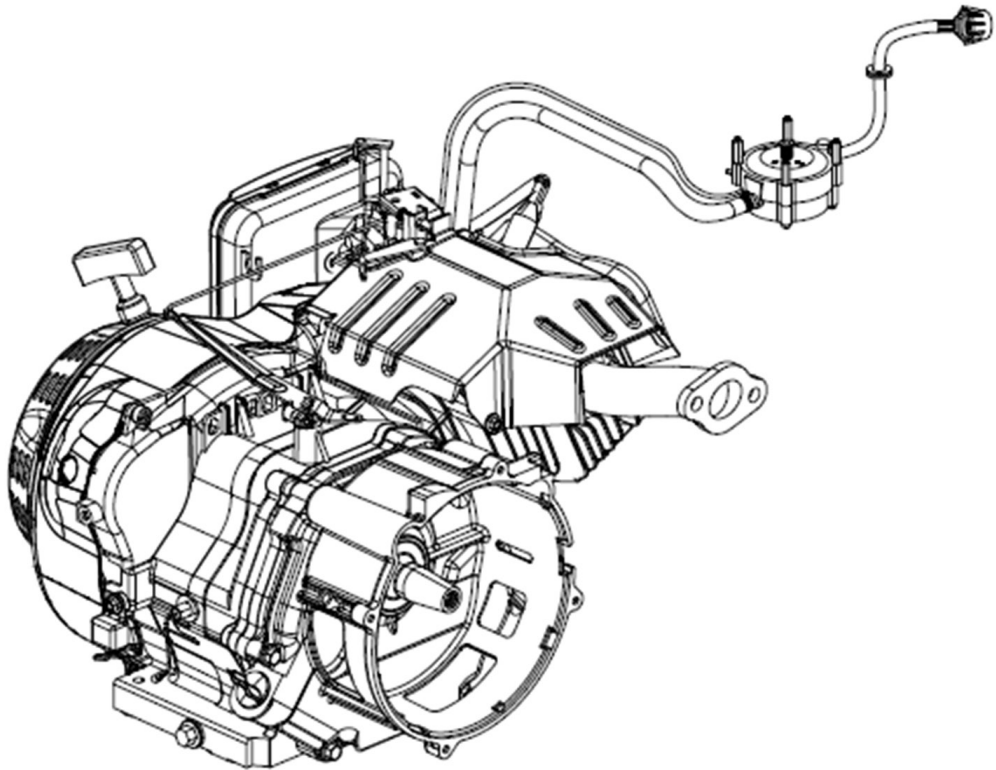

Engine Parts Manual

389cc (G19)

NOTICE!

The information in this manual is known to be accurate as of the date of release shown on the cover. However, engineering changes can occur without notice. To obtain the proper parts, please be sure to use the serial number of the unit being serviced when ordering from this manual. Always refer to any parts notes and changes before ordering. All other parts not shown in this manual can be found on Generac's exploded view drawings online on GENservice at www.generac.com.